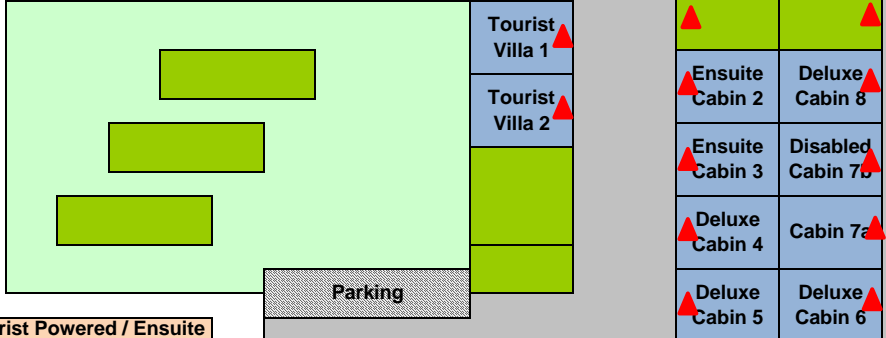

# Lazy Acres Caravan Park - Tourist Park Map

← TO BIDEFORD STREET      **91 EXETER STREET, TORQUAY**      TO HONITON STREET →

**Evacuation Assembly Point No 1**

- Tourist Powered / Ensuite Sites
- Tourist Powered Sites
- Tourist Cabins
- Permanent Residents