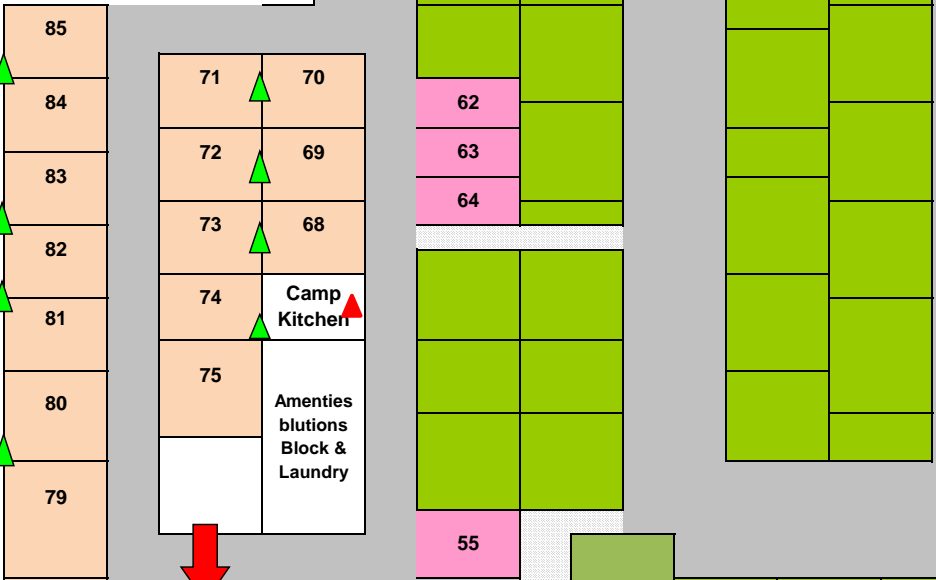

Evacuation Assembly Point No 2

Non-powered camp sites 1 & 2